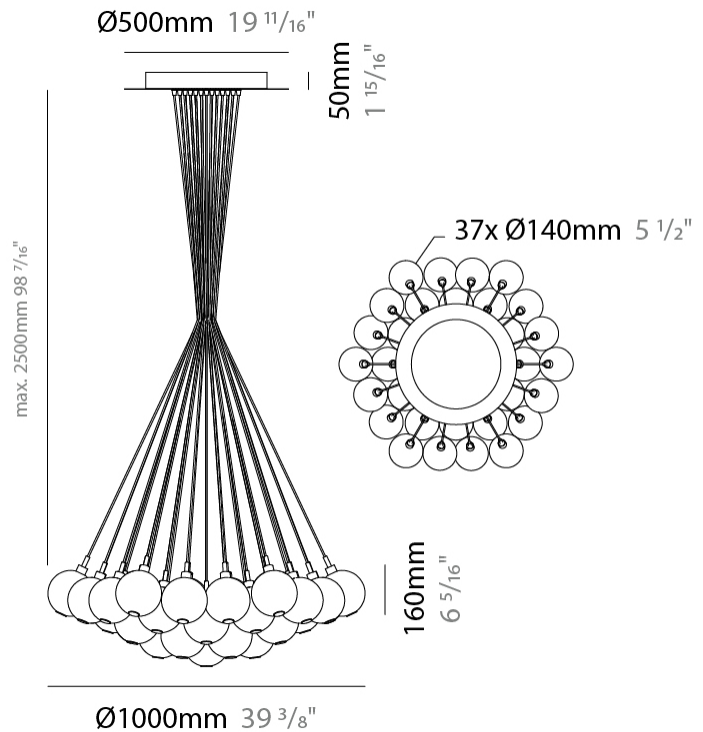

OSCURA - 37 LIGHT CLUSTER SUSPENSION

D141140-

base number _____
Finish Options _____

1. To build a product code in our configurator select the specify button on the base model # product page
2. To build a manual product code on this datasheet choose from the options listed below in blue font and add the suffix to the base model #

GENERAL

Series: Oscura _____
Subseries: Oscura - 37 Light Cluster _____
Brand: Cangini & Tucci _____
Division: Design _____
Mounting Type: Suspension _____
Mounting Location: Ceiling _____
Subcategory: Pendant _____

PHYSICAL

Shape: Round _____
Diameter (mm): 1000 _____
Diameter (in): 39 ³/₈ _____
Height (mm): 160 _____
Height (in): 5 ⁷/₈ _____
Max. Overall Height (mm): 2660 _____
Max. Overall Height (in): 64 ¹⁵/₁₆ _____
Light Distribution: Omnidirectional _____
Weight (kg): 18.20 _____
Weight (lbs): 40.12 _____
Fixture Finish: [AMB](#) / [BLK](#) / [BRZ](#) / [GLD](#) / [GRN](#) / [PNK](#) / [RGD](#) / [RUB](#) / [SKB](#) / [SMK](#) / [STE](#) / [TOB](#) / [TRA](#) _____
Holder Finish: PSS _____
Fixture Material: Glass / Metal _____
Cable Details: 2500mm cable _____

ELECTRICAL

Number of Lamps: 37 _____
Lamp Type: LED Retrofit _____
Bulb Included: Bulb Not Included _____
Total Output Wattage (W): 148 _____
Max. Wattage Per Lamp (W): 4 _____
Lamp Base: G9 _____
Input Voltage (V): 120 _____

LED

OPTICAL

RATINGS AND CERTIFICATIONS

Certified By: Certified for North American Standards _____
IP rating: IP20 _____