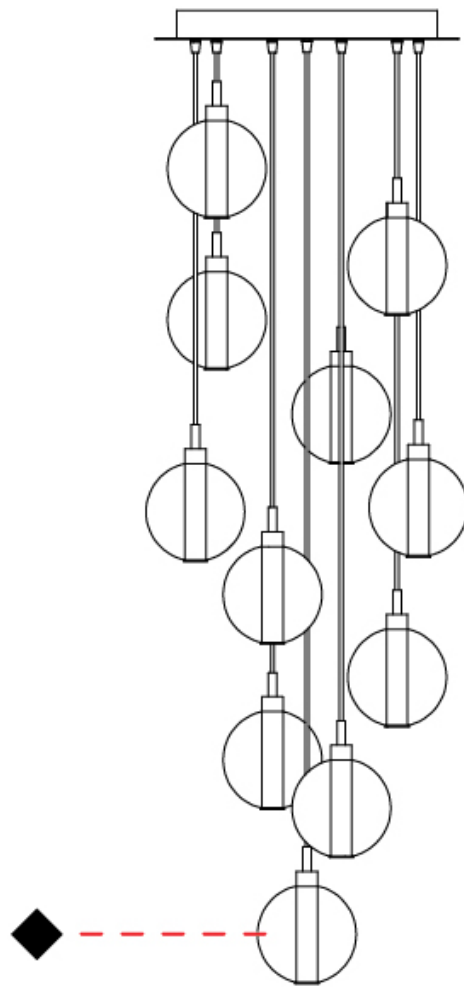

#### PHYSICAL

Shape: Round  
 Diameter (mm): 460  
 Diameter (in): 18 7/8  
 Height (mm): 160  
 Height (in): 5 7/8  
 Max. Overall Height (mm): 1660  
 Max. Overall Height (in): 64 15/16  
 Light Distribution: Omnidirectional  
 Weight (kg): 4.9  
 Weight (lbs): 10.8  
 Fixture Finish: [AMB](#) / [BLK](#) / [BRZ](#) / [GLD](#) / [GRN](#) / [PNK](#) / [RGD](#) / [RUB](#) / [SKB](#) / [SMK](#) / [STE](#) / [TOB](#) / [TRA](#)  
 Holder Finish: PSS  
 Fixture Material: Glass / Metal  
 Cable Details: 1500mm cable

#### PHYSICAL

Shape: Round                       
 Diameter (mm): 460                       
 Diameter (in): 18 7/8                       
 Height (mm): 160                       
 Height (in): 5 7/8                       
 Max. Overall Height (mm): 1660                       
 Max. Overall Height (in): 64 15/16                       
 Light Distribution: Omnidirectional                       
 Weight (kg): 6.3                       
 Weight (lbs): 13.9                       
 Fixture Finish: AMB / BLK / BRZ / GLD / GRN / PNK / RGD / RUB / SKB /  
 SMK / STE / TOB / TRA                       
 Holder Finish: PSS                       
 Fixture Material: Glass / Metal                       
 Cable Details: 1500mm cable                     

#### OPTICAL

## OSCURA - 11 LIGHT MULTIPLE SUSPENSION

D141145-

PROJECT \_\_\_\_\_

TYPE \_\_\_\_\_

SPECIFIER \_\_\_\_\_

QUANTITY \_\_\_\_\_

DATE \_\_\_\_\_

D